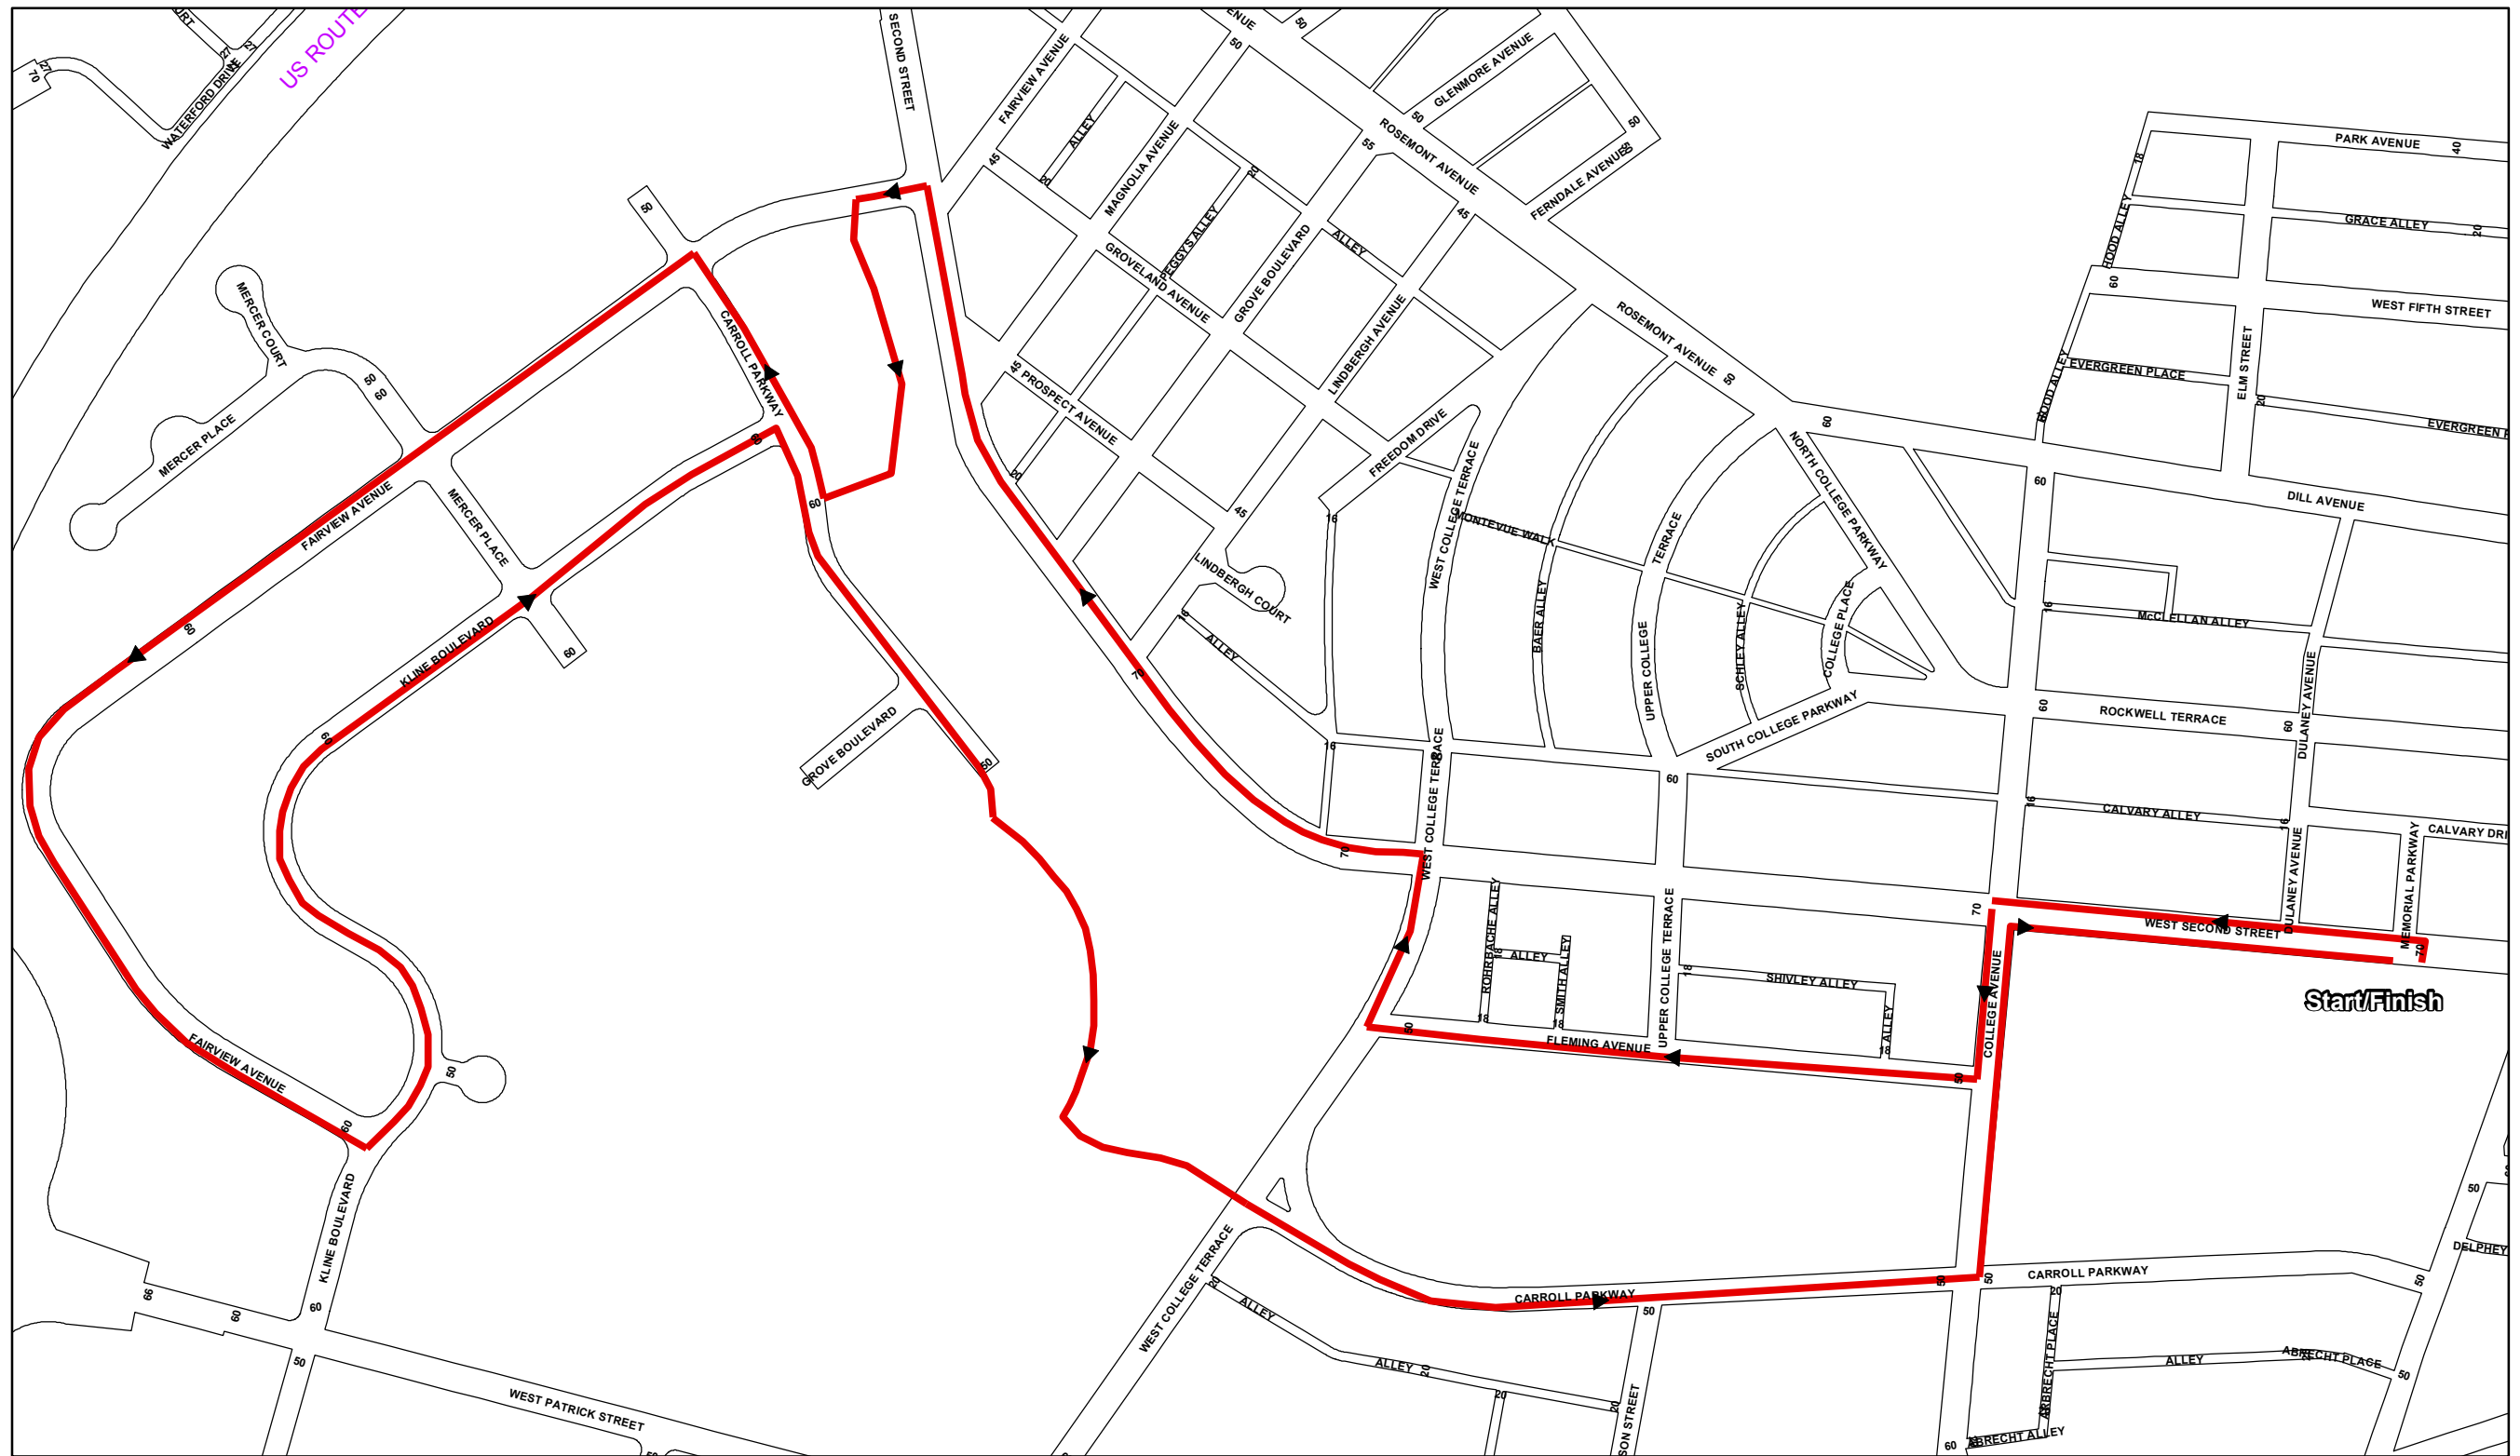

Baker 5K Race/Walk Course Map

Prepared by the
City of Frederick
Geographic Information System

City of Frederick GIS

Note: This map is prepared solely for the purpose of illustrating the City of Frederick. It should be used for no other purpose. Data on this map was prepared from several original sources and is subject to change as source data changes. This map is not a legal document.

Sources: City of Frederick GIS
Frederick County GIS
Orthophotos produced 03/07